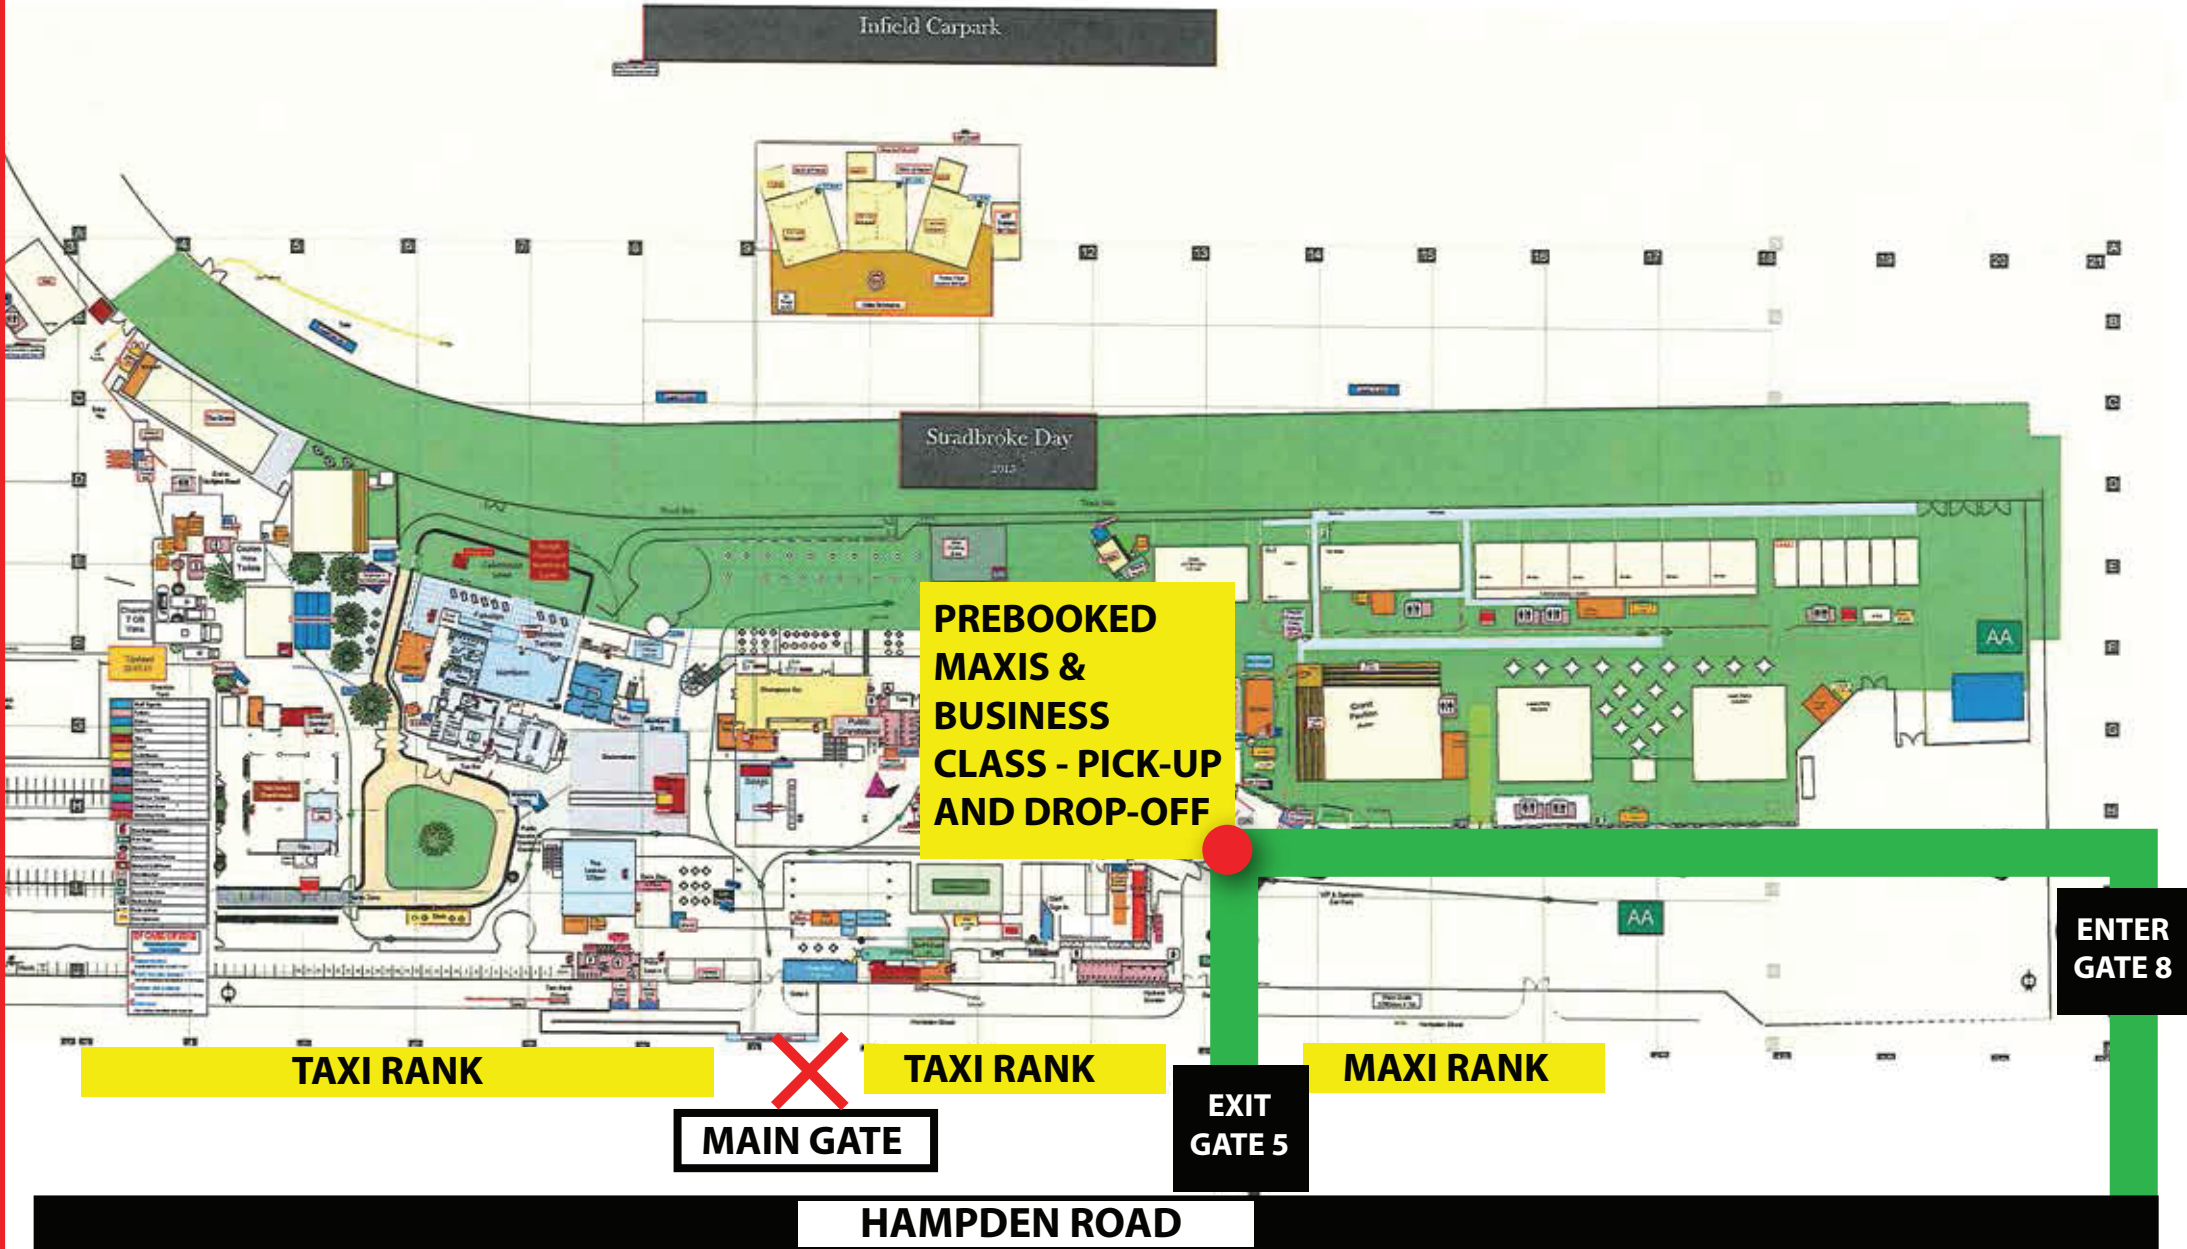

BLACK & WHITE CABS RANK: TAXI RANK AND MAXI/PRE-BOOKED CABS RANK