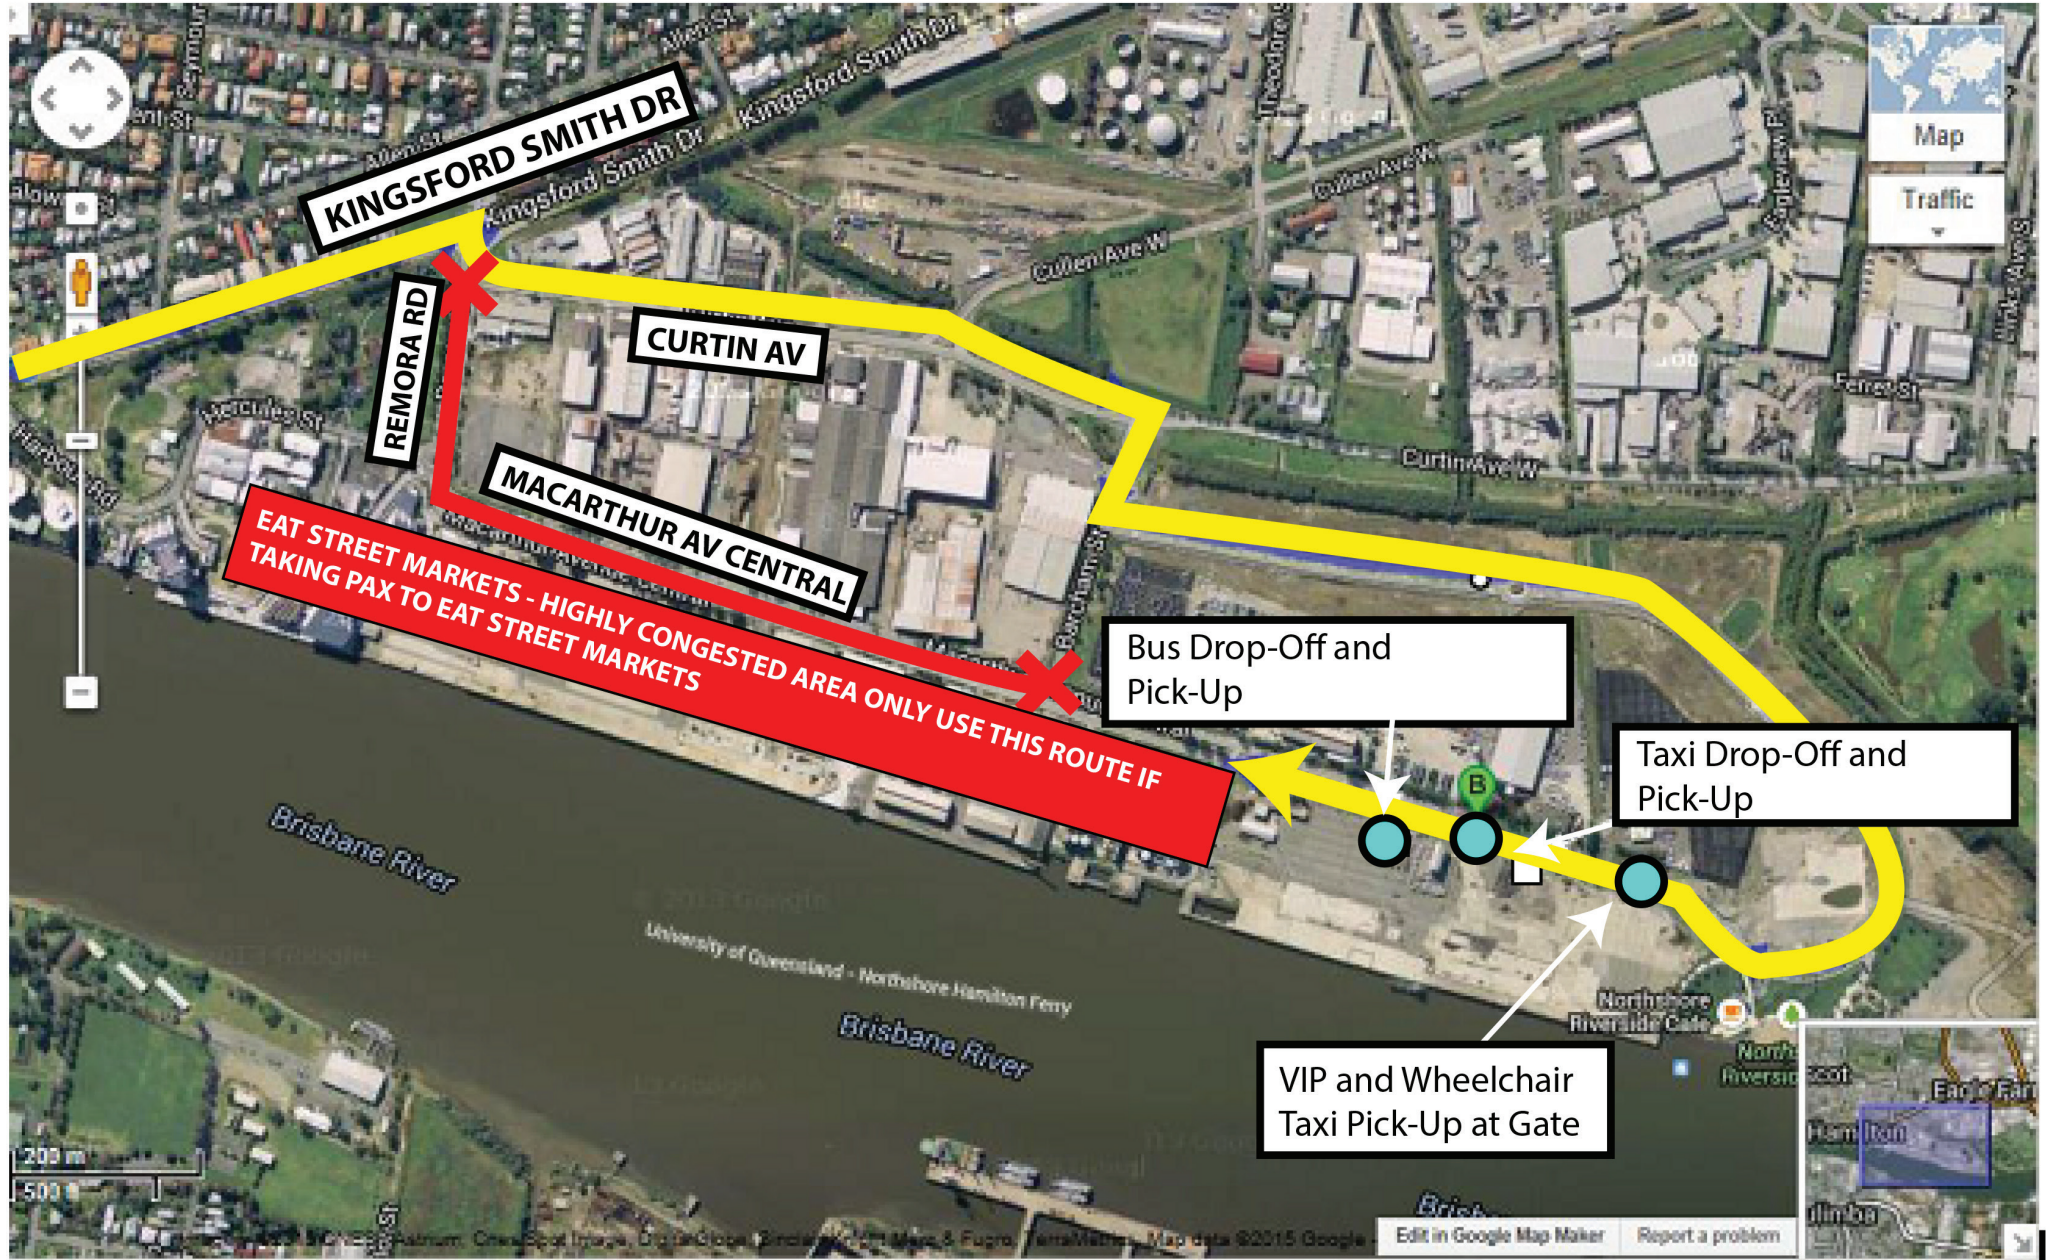

Mon 27

Cruise Ship: Sun Princess – Portside
Rank Supervision from 9:00am to finish

Mon 27 Apr – 7 May

Noel Fielding – QPAC

Tue 28

Ricky Martin – Brisbane Entertainment Centre
B&W Cabs Rank Supervision from 11:00pm
Approx Attendance 4,000

Wed 29

Black & White Cabs Period End Date

Thu 30

Cruise Ship: Pacific Dawn – Portside
B&W Rank Supervision from 6:00am to finish

April Events

**All dates and times are correct at the time of publication. Please check MDT messages on the event day for any updated information.*

**Taxis required at rank by Supervisor Start Time*

CIRQUE DU SOLEIL RANK - PICK-UP AT START OF RANK (B), DROP-OFF AT BACK OF RANK

Route to Pick-Up and Drop-Off Cirque Du Soleil Passengers

HIGHLY CONGESTED AREA ONLY USE THIS ROUTE IF TAKING PAX TO EAT STREET